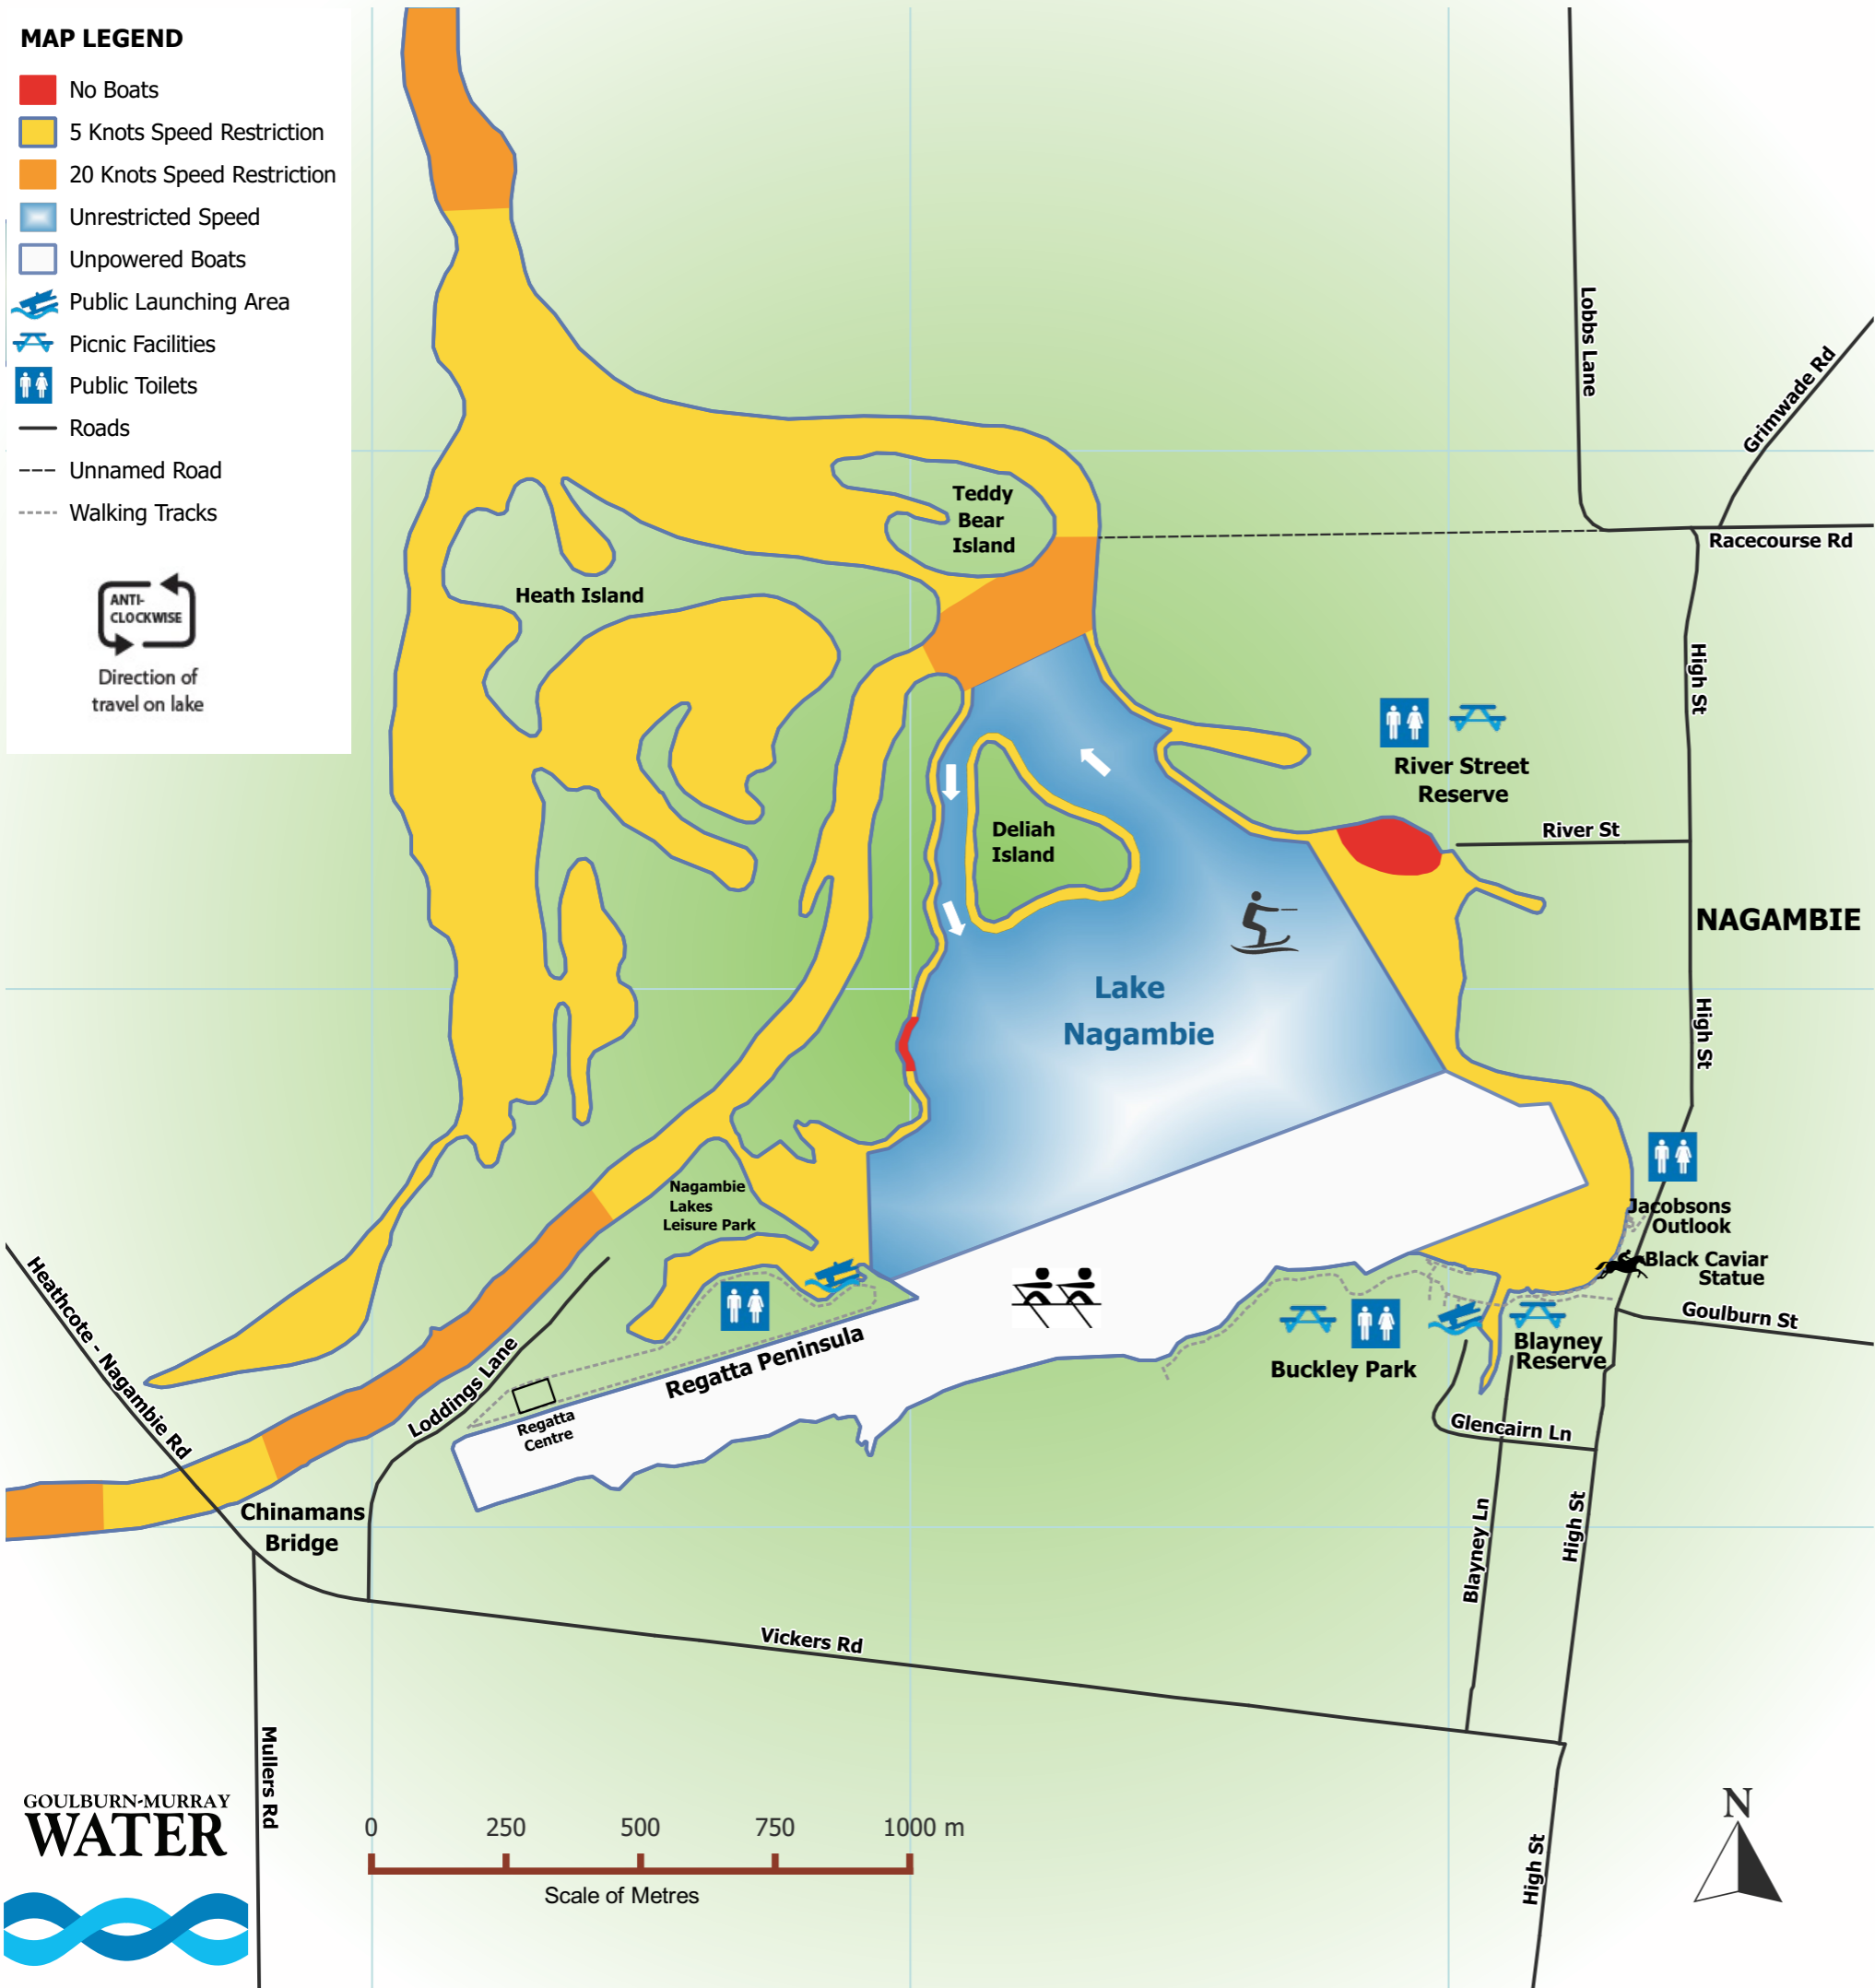

MAP LEGEND

- No Boats
- 5 Knots Speed Restriction
- 20 Knots Speed Restriction
- Unrestricted Speed
- Unpowered Boats
- Public Launching Area
- Picnic Facilities
- Public Toilets
- Roads
- Unnamed Road
- Walking Tracks

ANTI-CLOCKWISE

Direction of travel on lake

For emergencies 000
 Strathbogrie Shire Council 1800 065 993
Boating safety:

HE RAISED
 THE ALARM
 A LIFEJACKET BUYS YOU TIME

NAGAMBIE WATERWAYS Recreation Guide

5
 A MAXIMUM SPEED OF
 5 KNOTS APPLIES
 WITHIN 50M OF A
 PERSON IN THE WATER
 OR ANOTHER VESSEL